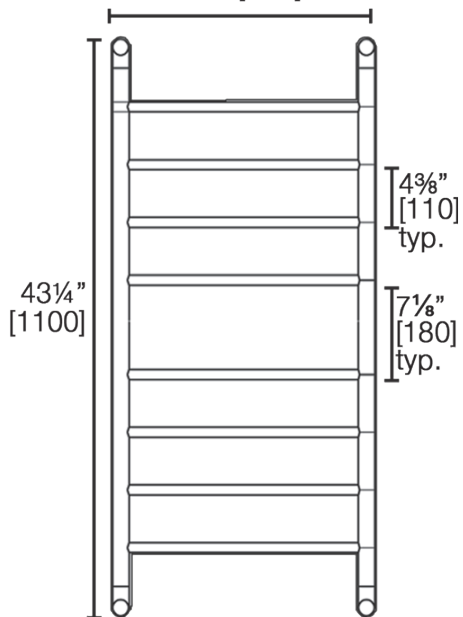

boutique

8 Bar Ladder 3800R PS

19 $\frac{5}{8}$ " [500]

Towel hanging space
17 $\frac{1}{8}$ " [436]

LALOO ACCESSORIES
SERVICE@LALOO.CA
866-305-2566

Available Finishes

PS polished stainless

Complementary Accessories

7 x Magnification Mirror
2016 MB

wire basket
3381

*Use metric dimensions for
greatest accuracy.
Specifications are subject to
change without notice.*

A
CELEBRATION
of ART &
FUNCTION