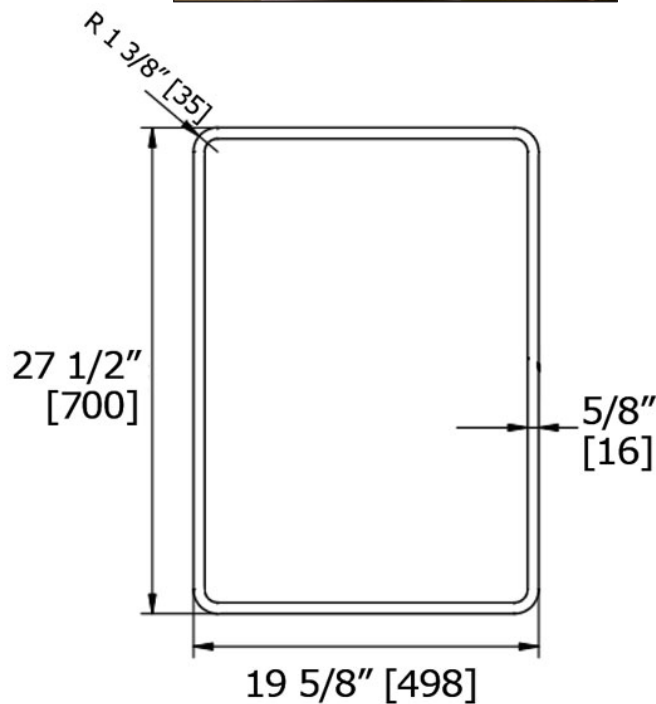

Decorative Mirrors

Classic Bevelled Rectangle
M30007

LALOO ACCESSORIES
SERVICE@LALOO.CA
866-305-2566

Mirror can be installed vertically or horizontally.

Complementary Accessories

Glass Shelf with railing
• H2687

Hero Collection
• H2600 series
• hook, towel bars or ring and paper holder (Chrome & Matte Black)

Mirror Features

Pilkington Glass with silver plating of $\geq 700\text{mg/m}^2$ ensures $\geq 85\%$ reflectivity

Decorative mirrors come with mounting hardware and 'L' shaped screw

Foam spacers ensure that mirror is plumb.

Use metric dimensions for greatest accuracy. Specifications are subject to change without notice.