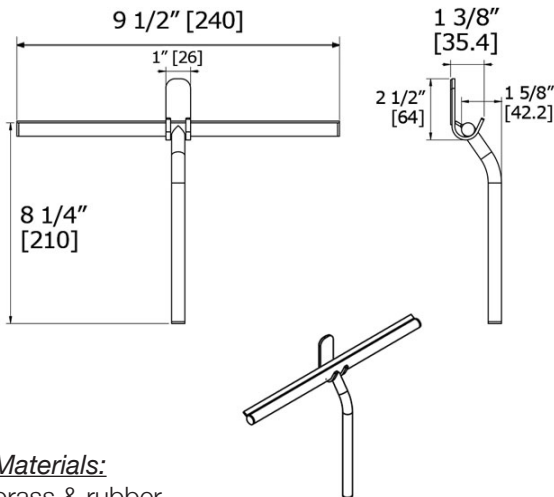

S0200
Shower Squeegee - 13%

LALOO ACCESSORIES
SERVICE@laloo.ca
166-305-2566

Coordinate squeegee hook choice to complement the shape of the shower valve.

Angular hook - **SS0200**

3M™ VHB™ Tapes are high-strength, double sided acrylic foam tapes which quickly create a permanent bond that actually builds strength over time.

The soft conformable foam molds to irregular surfaces and joins a variety of materials including aluminum, steel, brass, glass, plastics and painted and powder coated surfaces with a tensile strength of 90lbs. [3M 5952 specification]

Use metric dimensions for greatest accuracy. Specifications are subject to change without notice.

A
CELEBRATION
of ART &
FUNCTION