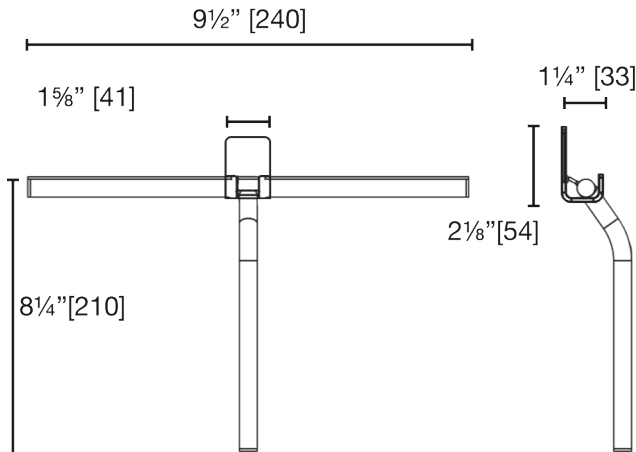

SS0100
Shower Squeegee - 9½"

LALOO ACCESSORIES
SERVICE@laloo.ca
866-305-2566

Coordinate squeegee hook choice to complement the shape of the shower valve.

Replacement Rubber Sweep
PS0100

3M™ VHB™ Tapes are high-strength, double sided acrylic foam tapes which quickly create a permanent bond that actually builds strength over time.

The soft conformable foam molds to irregular surfaces and joins a variety of materials including aluminum, steel, brass, glass, plastics and painted and powder coated surfaces with a tensile strength of 90lbs. [3M 5952 specification]

Use metric dimensions for greatest accuracy. Specifications are subject to change without notice.

A
CELEBRATION
of ART &
FUNCTION