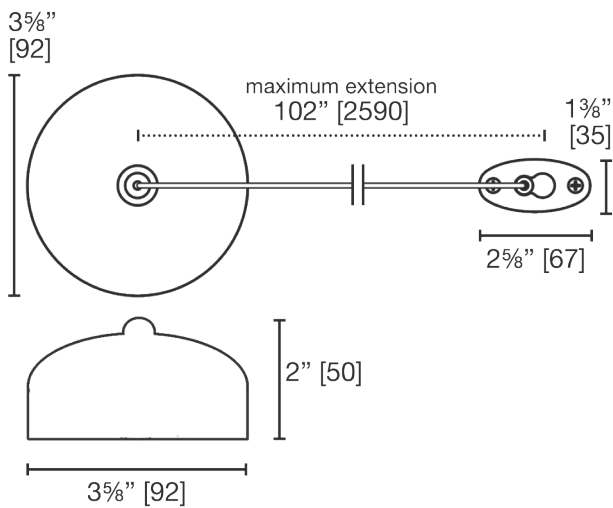

Materials:
brass & zinc