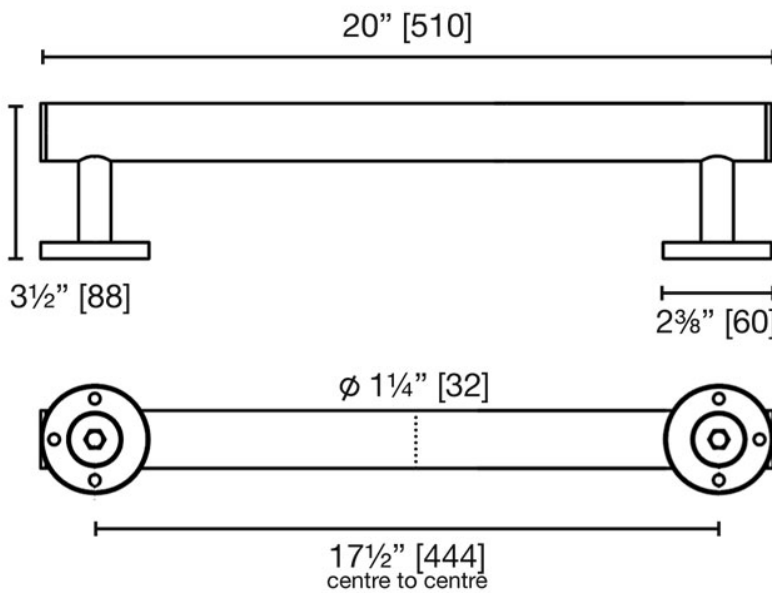

# ADA Safety Grab Bars

Round Flange - 20"

R3218ADA \_\_\_\_ (specify finish)

LALOO ACCESSORIES

SERVICE@LALOO.CA

866-305-2566

## Complementary Accessories

Wire Basket  
3381

Shower Squeegee  
S0100 or S0200

Use metric dimensions for greatest accuracy. Specifications are subject to change without notice.

A  
CELEBRATION  
of ART &  
FUNCTION