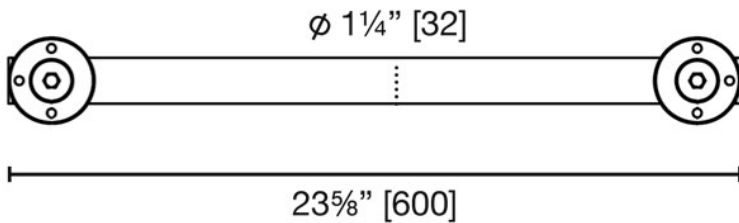

# ADA Safety Grab Bars

Round Flange - 26"

R3224ADA \_\_\_\_ (specify finish)

LALOO ACCESSORIES

SERVICE@LALOO.CA

866-305-2566

26" [660]

## Complementary Accessories

Wire Basket  
3381

Shower Squeegee  
S0100 or S0200