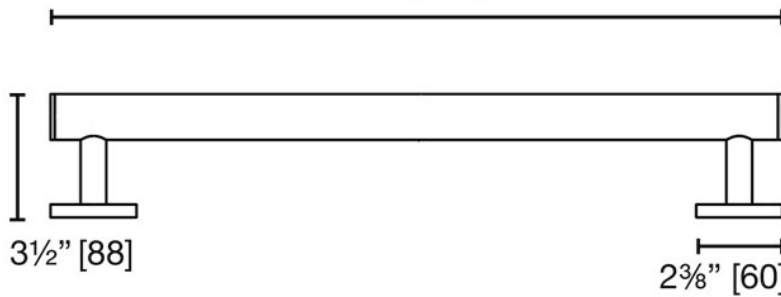

# ADA Safety Grab Bars

Round Flange - 26"

R3224ADA \_\_\_\_ (specify finish)

LALOO ACCESSORIES

SERVICE@LALOO.CA

866-305-2566

26" [660]

## Complementary Accessories

Wire Basket  
3381

Shower Squeegee  
S0100 or S0200

Use metric dimensions for greatest accuracy. Specifications are subject to change without notice.

A  
CELEBRATION  
of ART &  
FUNCTION